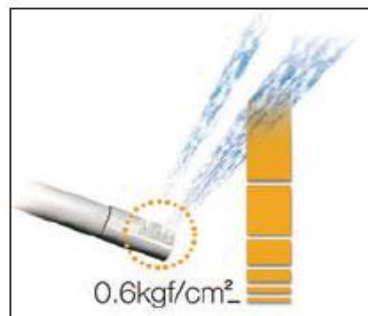

Низкое давление и авто регулирование форсунки

Использование низкого давления и автоматического регулирования форсунки позволяет пользователю чувствовать себя комфортно при использовании нашего продукта